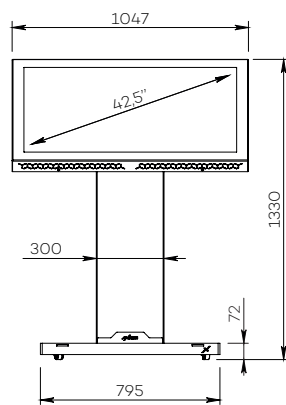

XENYX

For a 32 to 60-inch screen

TOUCH SOLUTIONS

Number of screen : 1 screen

Screen size : 32 to 60"

Installation : on casters

Finish : white

Part numbers :
XENYX_32/40
XENYX_42/46
XENYX_50/60

Screen simulation 42,5"

● SPECIFICATIONS

Screen size	For a 32 to 40" screen	For a 42 to 46" screen	For a 50 to 60" screen
Part number	XENYX_32/40	XENYX_42/46	XENYX_50/60
Base	Steel Cover skirt in metallic white painted steel with insert in white plexiglass		
Base thickness	50 mm		
Casters / Teflon pads	On casters (ø 35 mm pre-assembled)		
Base dimensions (w x d x h)	795 x 445 x 72 mm		
Column	White painted steel		
Column back cover	Back in white eco-friendly plexiglass, easy access		
Column dimensions (w x d x h)	300 x 100 x 977 mm		
Head	White painted steel		
Head inclination	45°		
Head dimensions	According to the screen Screen model to be provided when placing order		
Stand weight	60 kg		
Note	Screen not provided		

● OPTIONS

Black finish	P/A: upon request
Base on elevated Teflon pads Floor standing	P/N: Teflon pads
Supply and integration of 32" Elo screen (resolution 1920 x 1080)	P/A: 3243L
Other screen	P/A: upon request
Fight case	P/A: upon request
Other finish	P/A: upon request