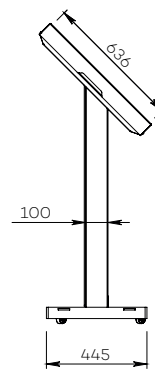

XENYX

For a 32 to 60-inch screen

TOUCH SOLUTIONS

Number of screen : 1 screen

Screen size : 32 to 60"

Installation : on casters

Finish : white

Part numbers :
XENYX_32/40
XENYX_42/46
XENYX_50/60

Screen simulation 42,5"

● SPECIFICATIONS

Screen size	For a 32 to 40" screen	For a 42 to 46" screen	For a 50 to 60" screen
Part number	XENYX_32/40	XENYX_42/46	XENYX_50/60
Base	Steel Cover skirt in metallic white painted steel with insert in white plexiglass		
Base thickness	50 mm		
Casters / Teflon pads	On casters (ø 35 mm pre-assembled)		
Base dimensions (w x d x h)	795 x 445 x 72 mm		
Column	White painted steel		
Column back cover	Back in white eco-friendly plexiglass, easy access		
Column dimensions (w x d x h)	300 x 100 x 977 mm		
Head	White painted steel		
Head inclination	45°		
Head dimensions	According to the screen Screen model to be provided when placing order		
Stand weight	60 kg		
Note	Screen not provided		

● OPTIONS

Black finish	P/A: upon request
Base on elevated Teflon pads Floor standing	P/N: Teflon pads
Supply and integration of 32" Elo screen (resolution 1920 x 1080)	P/A: 3243L
Other screen	P/A: upon request
Fight case	P/A: upon request
Other finish	P/A: upon request