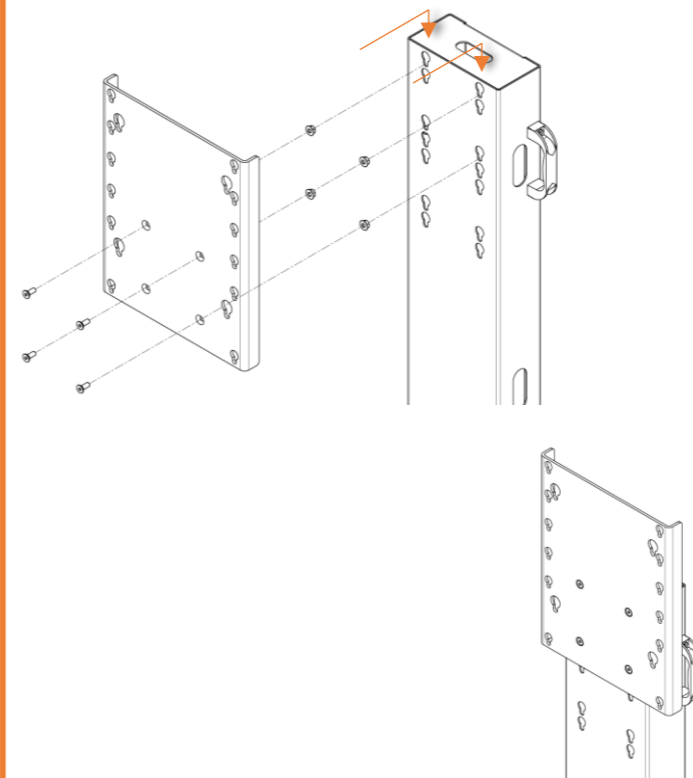

BOXERS4365VCPACK BOXERS4365DS

A Bolting Kit (furniture) ●

1	2	3	4	5	6
x4	x8	x8	x4	x4	x8
7	8	9	10	11	12
x4	x4	x4	x8	x8	x16

B Bolting Kit (screens) ●

VCPACK :

SCUV12:

AX0011:

1 **A** ● 2 x4 10 x4

2 **A** ● 4 x4

3

4 **A** ● 3 x4 8 x4 11 x8

5

A ● ① x4 ⑦ x4

SCUV12 (VCPACK)

6

B ●

7

A ● ⑥ x8

8

A ● ⑫ x16

9

A ● ⑥ x4

AX0011 (VCPACK)