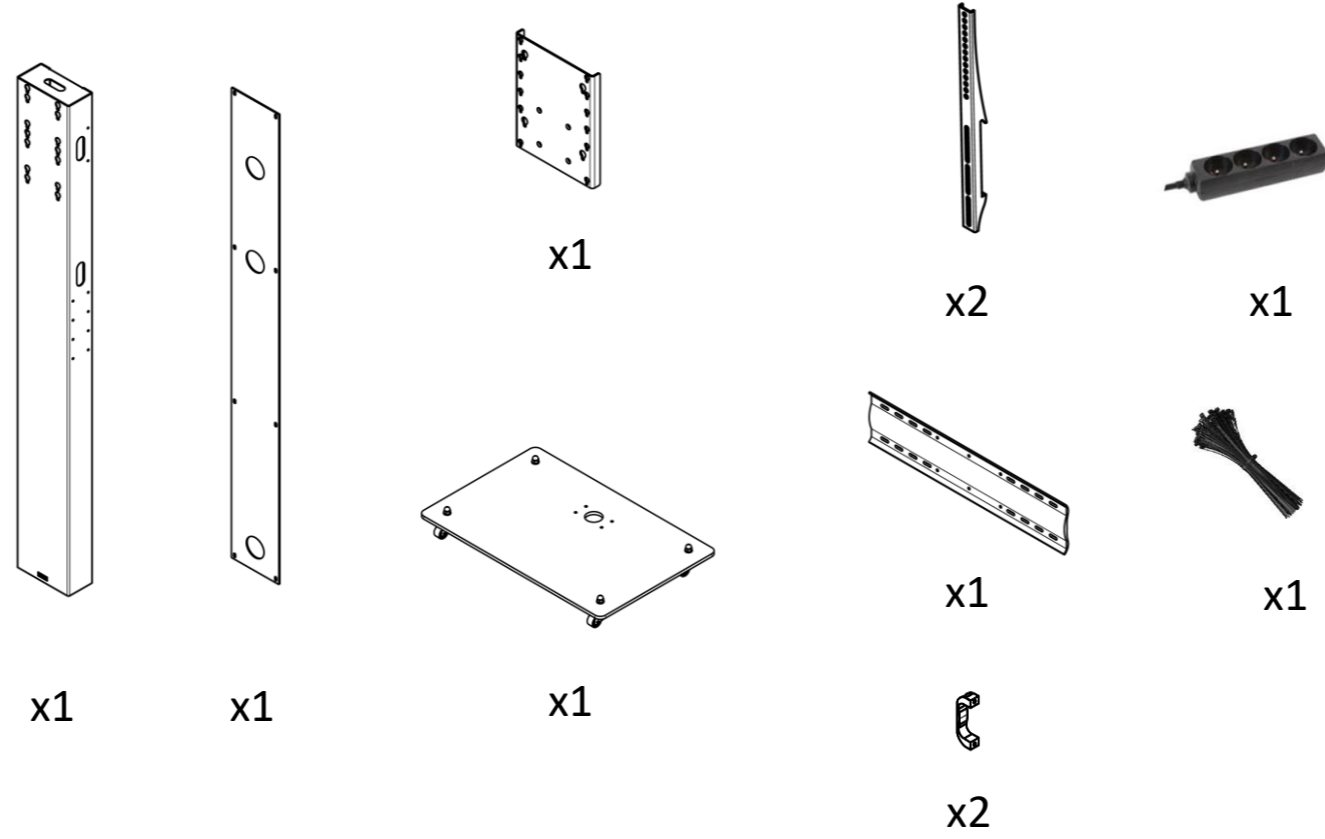

BOXERS4365VCPACK BOXERS4365DS

A Bolting Kit (furniture) ●

1	2	3	4	5	6
x4	x8	x8	x4	x4	x8
7	8	9	10	11	12
x4	x4	x4	x8	x8	x16

B Bolting Kit (screens) ●

VCPACK :

SCUV12:

AX0011:

1 **A** ● 2 x4 10 x4

2 **A** ● 4 x4

3

4 **A** ● 3 x4 8 x4 11 x8

5

A ● ① x4 ⑦ x4

SCUV12 (VCPACK)

6

B ●

7

A ● ⑥ x8

8

A ● ⑫ x16

9

A ● ⑥ x4

AX0011 (VCPACK)