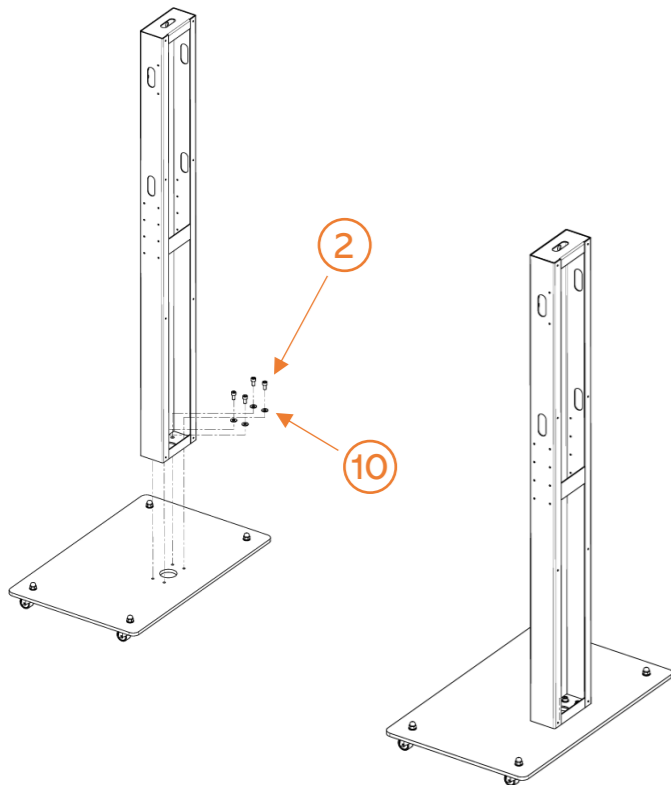

BOXERS4365VCPACK BOXERS4365DS

A Bolting Kit (furniture) ●

1	2	3	4	5	6
x4	x8	x8	x4	x4	x8
7	8	9	10	11	12
x4	x4	x4	x8	x8	x16

B Bolting Kit (screens) ●

VCPACK :

SCUV12:

AX0011:

1 **A** ● 2 x4 10 x4

2 **A** ● 4 x4

3

4 **A** ● 3 x4 8 x4 11 x8

5

A ● ① x4 ⑦ x4

SCUV12 (VCPACK)

6

B ●

7

A ● ⑥ x8

8

A ● ⑫ x16

9

A ● ⑥ x4

AX0011 (VCPACK)