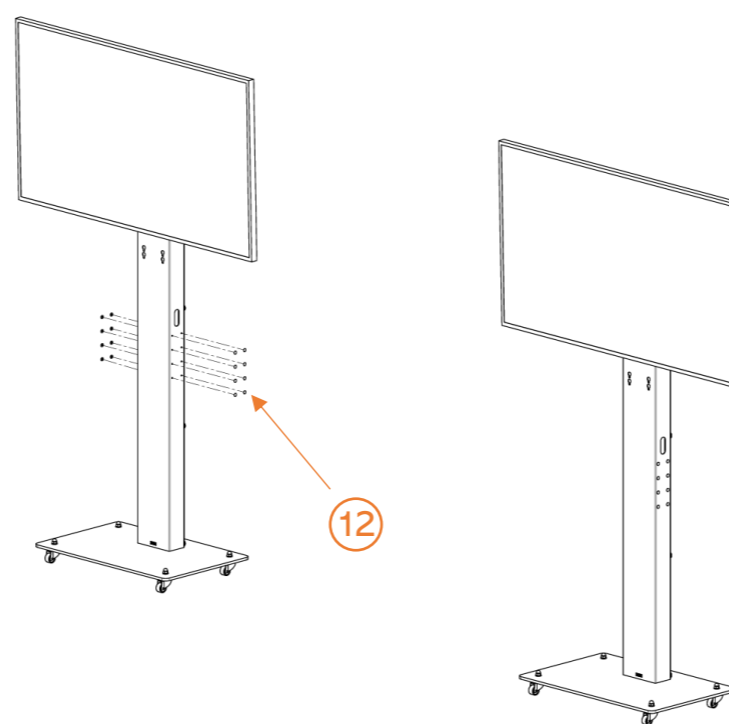

BOXERS4365VCPACK BOXERS4365DS

A Bolting Kit (furniture) ●

1	2	3	4	5	6
x4	x8	x8	x4	x4	x8
7	8	9	10	11	12
x4	x4	x4	x8	x8	x16

B Bolting Kit (screens) ●

VCPACK :

SCUV12:

AX0011:

1 **A** ● 2 x4 10 x4

2 **A** ● 4 x4

3

4 **A** ● 3 x4 8 x4 11 x8

5

A ● ① x4 ⑦ x4

SCUV12 (VCPACK)

6

B ●

7

A ● ⑥ x8

8

A ● ⑫ x16

9

A ● ⑥ x4

AX0011 (VCPACK)