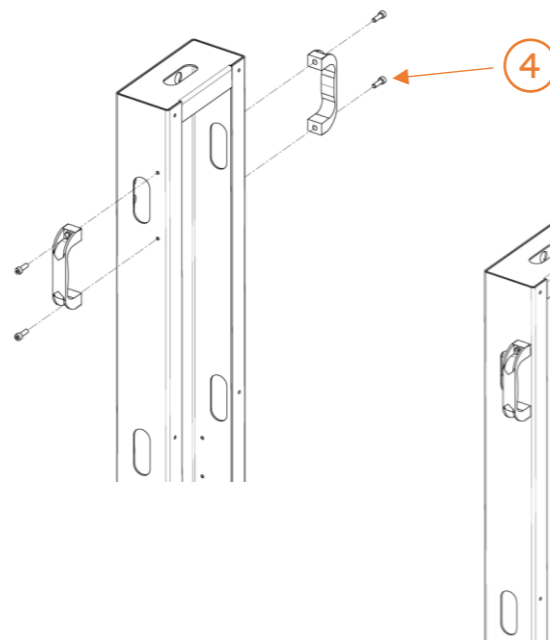

BOXERS4365VCPACK BOXERS4365DS

A Bolting Kit (furniture) ●

1	2	3	4	5	6
x4	x8	x8	x4	x4	x8
7	8	9	10	11	12
x4	x4	x4	x8	x8	x16

B Bolting Kit (screens) ●

VCPACK :

SCUV12:

AX0011:

1 **A** ● 2 x4 10 x4

2 **A** ● 4 x4

3

4 **A** ● 3 x4 8 x4 11 x8

5

A ● ① x4 ⑦ x4

SCUV12 (VCPACK)

6

B ●

7

A ● ⑥ x8

8

A ● ⑫ x16

9

A ● ⑥ x4

AX0011 (VCPACK)