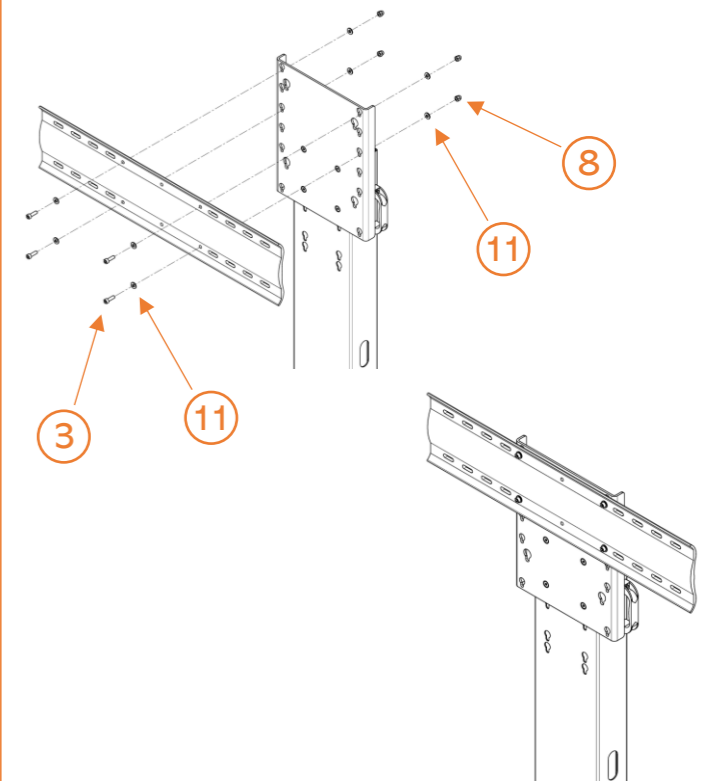

BOXERS4365VCPACK BOXERS4365DS

A Bolting Kit (furniture) ●

1	2	3	4	5	6
x4	x8	x8	x4	x4	x8
7	8	9	10	11	12
x4	x4	x4	x8	x8	x16

B Bolting Kit (screens) ●

VCPACK :

SCUV12:

AX0011:

1 **A** ● 2 x4 10 x4

2 **A** ● 4 x4

3

4 **A** ● 3 x4 8 x4 11 x8

5

A ● ① x4 ⑦ x4

SCUV12 (VCPACK)

6

B ●

7

A ● ⑥ x8

8

A ● ⑫ x16

9

A ● ⑥ x4

AX0011 (VCPACK)